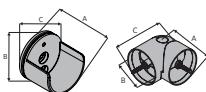

1" Brackets, Accessories & Components

Inside Mount Socket

Fits	Dimensions	Quantity per Box
1" Wrought Iron Poles	Depth: 1" Height: 2" Width: 2"	5 pairs per box

Product Number & Finish					
56370770	Black	56370804	Graphite	56370802	Iron Oxide
56370803	Chalk	56370805	Heirloom Copper	56370805	Rust

Mounts a 1" rod between two facing walls.

Swivel Socket

Fits	Dimensions	Quantity per Box
1" Wrought Iron Poles	Partial Length: 1½" Plug Length: ¾" Full Length: 2½"	5 pieces per box

Product Number & Finish					
56367770	Black	56367804	Graphite	56367802	Iron Oxide
56367803	Chalk	56367805	Heirloom Copper	56367777	Rust