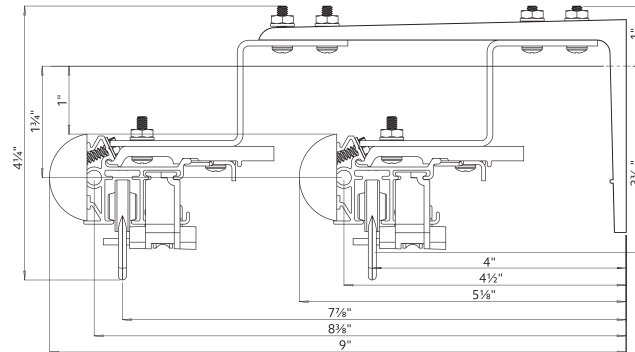

94125xxx

⊗

1796061

⊗

94130xxx

1 3/8" Double Wall Mount

Double Wall Mount using parts:

To achieve this look, order Estate rod ceiling mounted. 94130xxx brackets are included with the rod. Then order one, item 71134110 double bracket in the quantity needed based on the bracket spacing drawing on page 32.