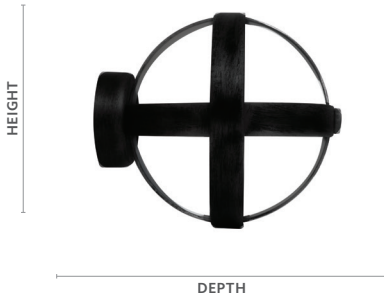

Fits	Dimensions	Quantity per Box
1" Wrought Iron Poles	Depth: 3¼" Height: 2⅞" Width: 2⅞"	5 pairs per box

Product Number & Finish					
56381770	Black	56381804	Graphite	56381802	Iron Oxide
56381803	Chalk	56381805	Heirloom Copper	56381777	Rust

Finial Plugs included.

Darby

Fits	Dimensions	Quantity per Box
1" Wrought Iron Poles	Depth: 2⅞" Height: 1½" Width: 1½"	5 pairs per box

Product Number & Finish					
56384770	Black	56384804	Graphite	56384802	Iron Oxide
56384803	Chalk	56384805	Heirloom Copper	56384777	Rust