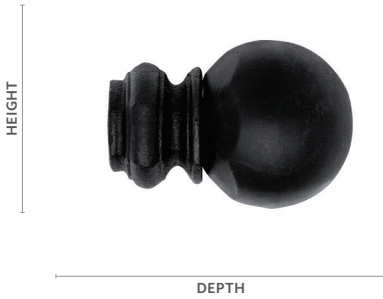

Finial Plugs included.

Darby

Fits	Dimensions	Quantity per Box
1" Wrought Iron Poles	Depth: 2⅞" Height: 1½" Width: 1½"	5 pairs per box

Product Number & Finish					
56384770	Black	56384804	Graphite	56384802	Iron Oxide
56384803	Chalk	56384805	Heirloom Copper	56384777	Rust

Finial Plugs included.

Lincoln

Fits	Dimensions	Quantity per Box
1" Wrought Iron Poles	Depth: 2¼" Height: 1⅞" Width: 1⅞"	5 pairs per box

Product Number & Finish					
56383770	Black	56383804	Graphite	56383802	Iron Oxide
56383803	Chalk	56383805	Heirloom Copper	56383777	Rust

Finial Plugs included.

Otto

Fits	Dimensions	Quantity per Box
1" Wrought Iron Poles	Depth: 2⅞" Height: 2⅞" Width: 2⅞"	5 pairs per box

Product Number & Finish					
56382770	Black	56382804	Graphite	56382802	Iron Oxide
56382803	Chalk	56382805	Heirloom Copper	56382777	Rust

Finial Plugs included.

Otto | Black
Lincoln | Chalk
Darby | Heirloom Copper

1" Finials & Endcaps

Pedestal Ball

Fits	Dimensions	Quantity per Box
1" Wrought Iron Poles	Depth: 3¼" Height: 2" Width: 2"	5 pairs per box
Product Number & Finish		
56351770 Black	56351804 Graphite	56351802 Iron Oxide
56351803 Chalk	56351805 Heirloom Copper	56351777 Rust