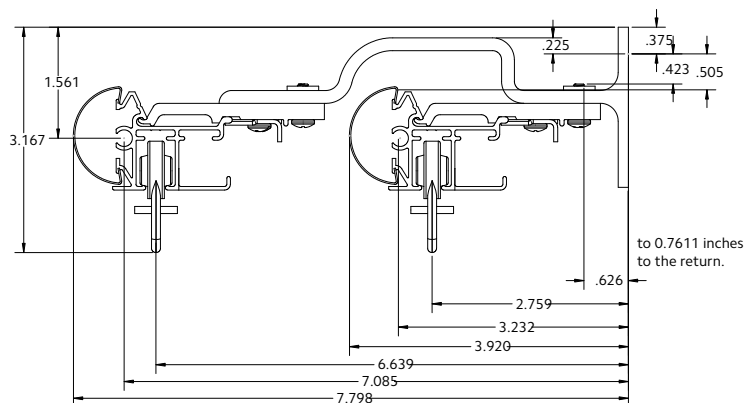

71134110

⊗

94130xxx

1 3/8" Front & 1 3/8" Back Double Wall Mount

Calculating Drapery Weight

1. Fabric Weight

Some fabric samples list on the back of the swatch the weight listed in Ounces/SqYd (ounces per square yard). Call the manufacturer for the weight if not listed.