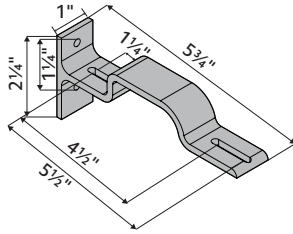

1 3/8" Estate™ Traverse Rod Components

To learn more about the technical specs on Estate Traverse Rods and AMP™ Motorization, see pages 28-31.

Double Bracket

Fits	Dimensions	Quantity per Box
1 3/8" Estate™ Traverse Rods 2" Estate™ Traverse Rods	Depth: 5 3/4" Height: 2 1/4" Width: 1"	10 pieces per box
Product Number & Finish		
71134110 Satin Brass