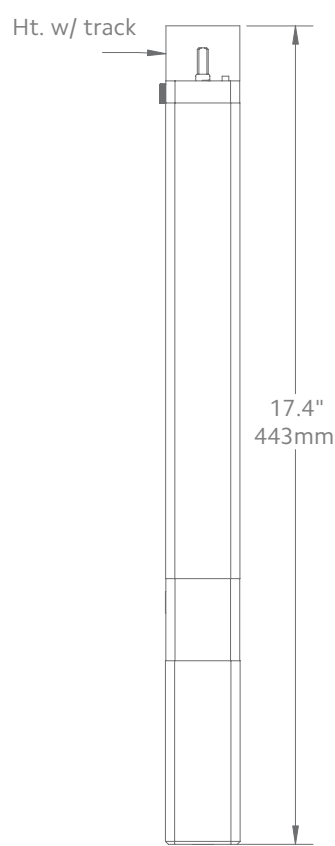

Available Colors

White

Side View

Front View

Bottom View

Motor Unit Product No.

AMP™ Drapery Motor 62001300

Technical Specs AMP™ Motor