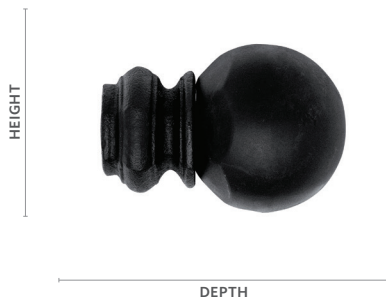

Pedestal Ball

Fits	Dimensions	Quantity per Box
1 3/8" Wrought Iron Poles 1 3/8" Estate™ Traverse Rods 1 3/8" K-Rail Traverse Rods	Depth: 4 7/8" Height: 3 3/8" Width: 3 3/8"	5 pairs per box

Product Number & Finish					
56451770	Black	56451804	Graphite	56451802	Iron Oxide
56451803	Chalk	56451805	Heirloom Copper	56451777	Rust

Finial Plugs included.