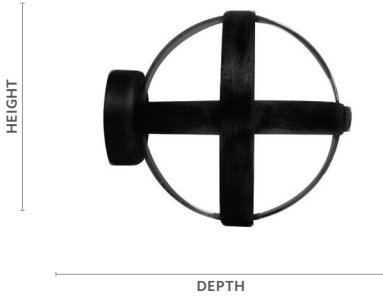

Mounts a 1" rod between two facing walls.

Swivel Socket

Fits	Dimensions	Quantity per Box
1" Wrought Iron Poles	Partial Length: 1½" Plug Length: ¾" Full Length: 2½"	5 pieces per box

Product Number & Finish					
56367770	Black	56367804	Graphite	56367802	Iron Oxide
56367803	Chalk	56367805	Heirloom Copper	56367777	Rust

Connects two poles together for larger width options.

1 3/8" Finials & Endcaps

Axiom

Fits	Dimensions	Quantity per Box
1 3/8" Wrought Iron Poles	Depth: 3 13/16"	5 pairs per box
1 3/8" Estate™ Traverse Rods	Height: 3 3/8"	
1 3/8" K-Rail Traverse Rods	Width: 3 3/8"	