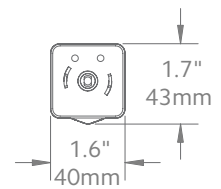

Bottom View

Motor Unit Product No.

AMP™ Drapery Motor 62001300

Technical Specs AMP™ Motor

Power Supply DC 16.5V-0.89A
(100-240VAC 50/60Hz 0.5A)

Amperage 2.55Ah

Average Linear Speed 7.8inches/sec

Power Consumption 40 watts

Torque 1.2Nm

Power Cable Length 6 feet

Variable Speed 80, 100 & 120 rpm

Certifications UL/CE

Max. Track Length Estate™ - 16 ft
Architrac™ 94001 - 16 ft

Max. Load 64 lbs

Follow track specifications for drapery weight.