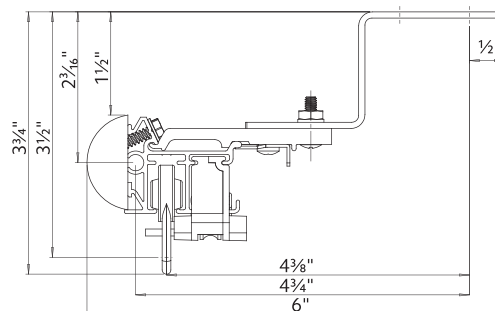

94130xxx

&

1796061

1 3/8" Ceiling Mount

Double Wall Mount using parts:

To achieve this look, order Estate rod, ceiling mounted. 94130xxx brackets are included with the rod. Then order one, item 94125xxx double bracket and two, item 1796061 ceiling mount brackets multiplied by the quantity needed based on the bracket spacing drawing on page 32.