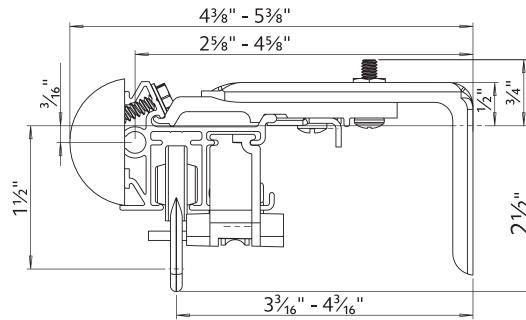

1 3/8" Wall Mount