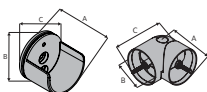

Fits	Quantity per Box
1 3/8" Wrought Iron Poles	50 pieces per box

Product Number & Finish	
56469058	White