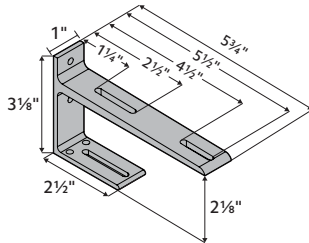

Double Bracket

Fits	Dimensions	Quantity per Box
1 3/8" Estate™ Traverse Rods 2" Estate™ Traverse Rods	Depth: 5 3/4" Height: 3 1/8" Width: 1"	10 pieces per box
Product Number & Finish		
71132062 Antique Brass	71132110 Satin Brass	
71132006 Black	71132012 Satin Nickel	

Item	Product No. & Finish	Description	Quantity Per Box
	62101000 White 62101010 Black	AMP Remote Control RF 2W 15 Channel	1 piece per box
	62201300 White	AMP Battery Charger 16.5V/0.89A	1 piece per box
	62102000 White	AMP Gateway USB Bridge	1 piece per box
	62109000 White	AMP Wall Switch Surface RF 2W 15 Channel	1 piece per box
	62108000 White	AMP Wall Switch RF 2W 15 Channel	1 piece per box
	1026660	15' Cable Assembly	10 pieces per box
	1026661	4' Cable Assembly	10 pieces per box
	1026662	10' Cable Assembly	10 pieces per box
	1026663	20' Cable Assembly	10 pieces per box